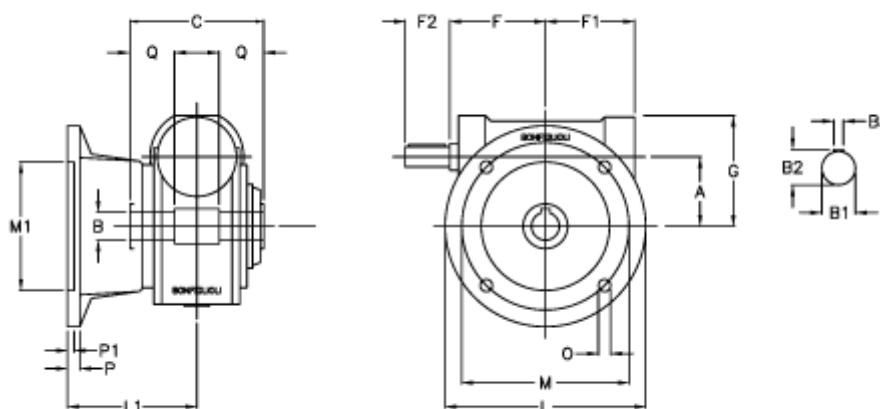

Data Sheet

Article number: 3901049070400

Description: Worm gear with solid input shaft
VF 49F-70-HS

Measures

a	= 49.5	F1 = 63	P = 12
B	= 25	F2 = 40	P1 = 10
B1	= 16	g = 80	Q = 22.5
B2	= 18.0	L = 125	
B3	= 5	L1 = 85.5	
C	= 82	m = 90	
Description	= VF 49F-xx-HS	M1 = 70	
F	= 65.0	O = 10.5	